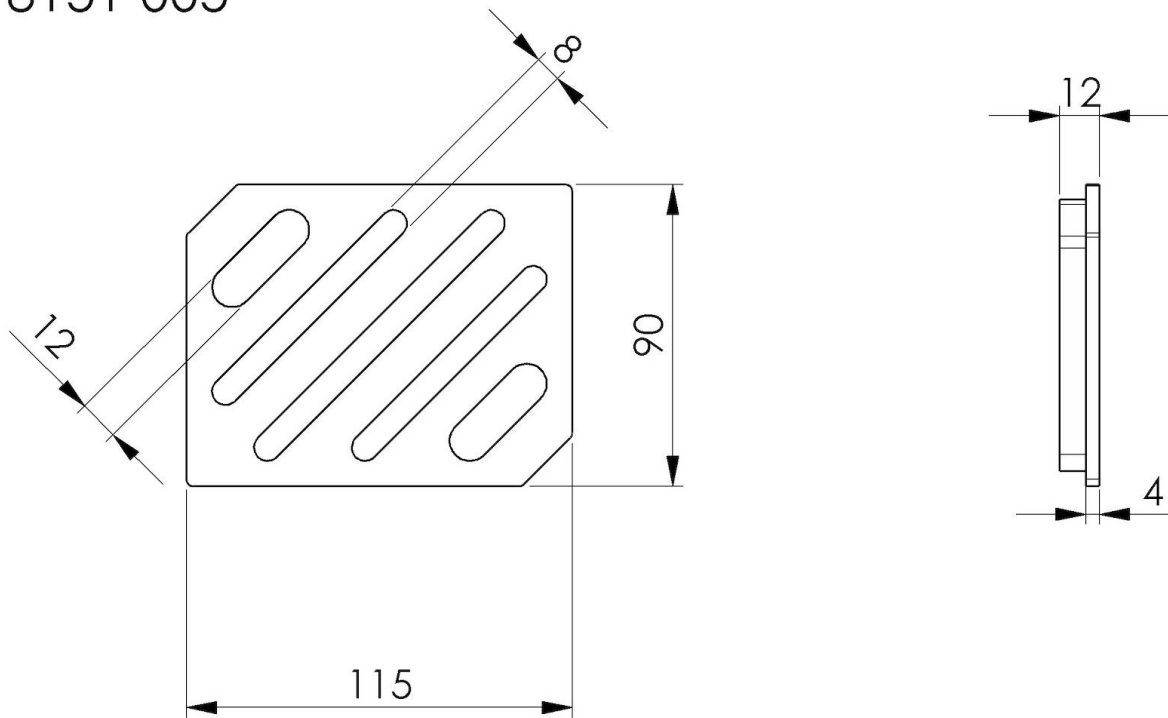

Black lid

Accessories e Complements

Code: 8151 005

DETAILS

Material Foster Black Composit

Sink accessories Black lid for bowl

Dimensions 115 x 90 mm

Notes: To be used in combination with:
8151 001

TECHNICAL DATA

8151 005

Coperchio black per vaschetta 8151 001
Black lid for tray 8151 001